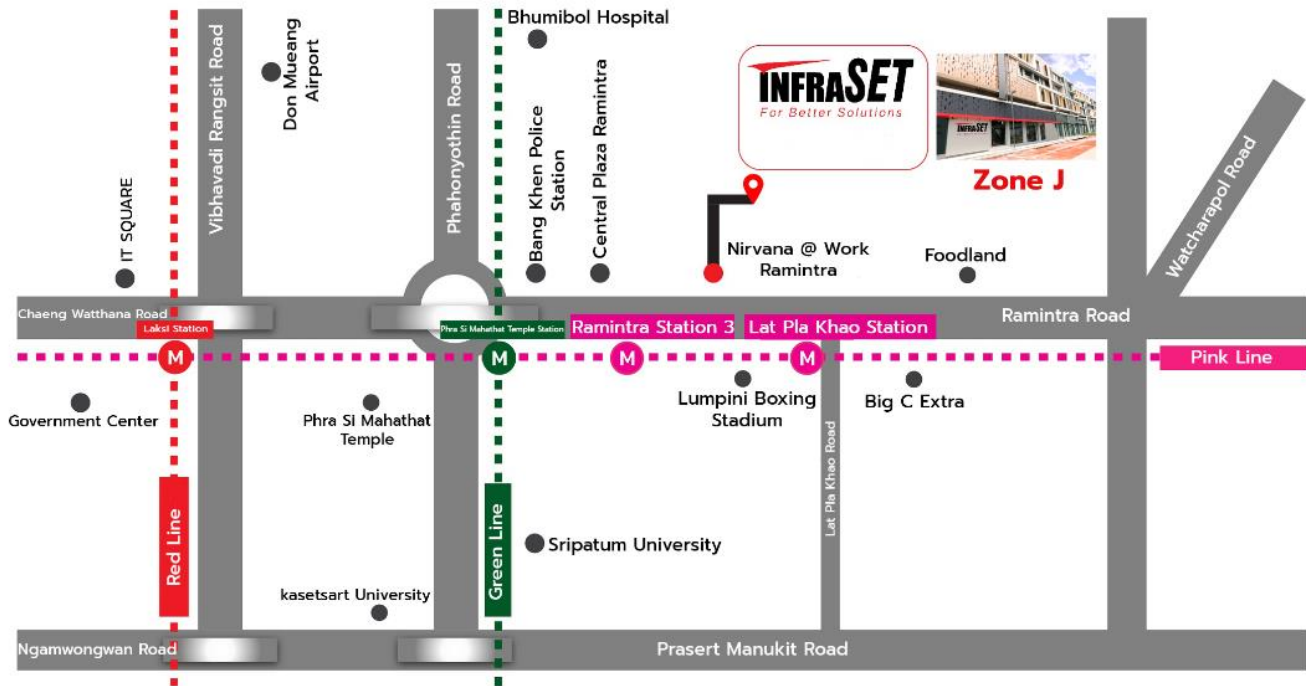

**Map of the Meeting Venue**

**Head Office Location Map**

Update Ver.02/01-03-2020

 <p><b>INFRASET</b> For Better Solutions</p>	<p><b>Infrasret Public Company Limited</b></p>	<p>+66(0) 2-092-7444</p>
	<p>165/37-39 Ramintra Road, Ausawari, Bang Khen, Bangkok 10220</p>	<p>+66(0) 2-092-7448</p>
	<p>www.infrasret.co.th</p> <p>info@infrasret.co.th</p>	