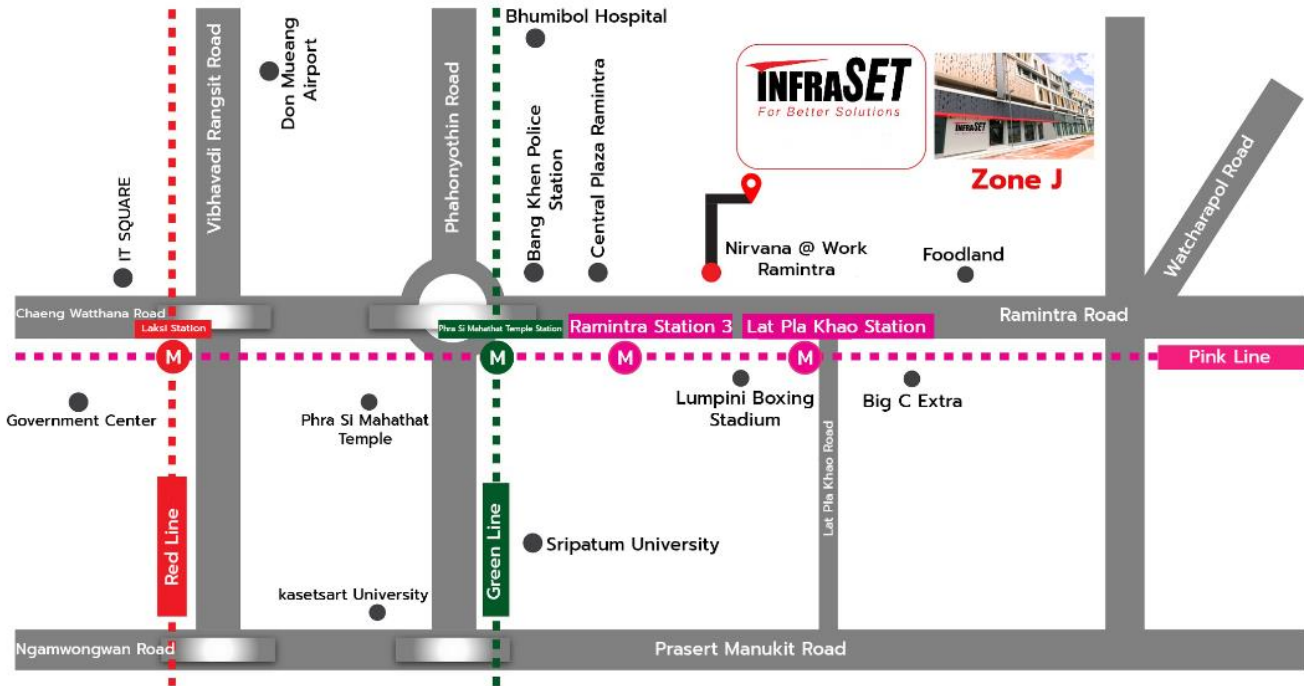

Map of the Meeting Venue

Head Office Location Map

Update Ver.02/01-03-2020

INFRASET For Better Solutions | **Infrasret Public Company Limited**
165/37-39 Ramintra Road, Ausawari, Bang Khen, Bangkok 10220